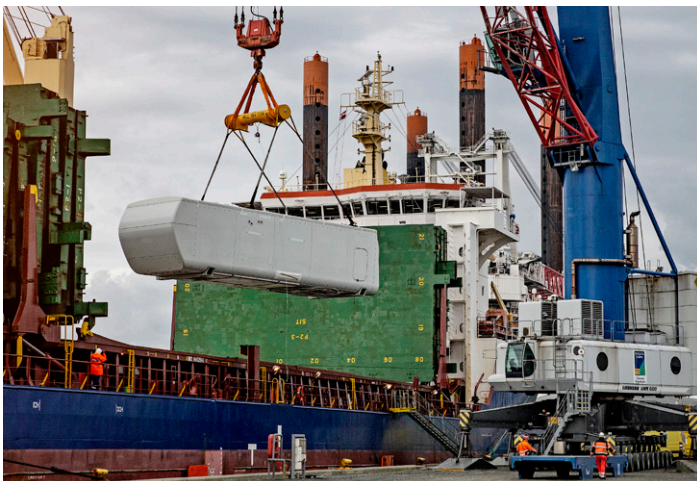

6 Mobile cranes

Max. capacity
616 tonnes

CRANES

24/7/365

Crane service is available at all times.

Twin Lift

Port Esbjerg conducts tandem lifts with capacity up to 616 tonnes.

The mobile cranes at Port Esbjerg has operational range in wind speed up to 24 m/s

**LIEBHERR LHM 800
AND LIEBHERR LHM
800 HIGH RISE
MAX LIFT 308 TONNES**

Twin Lift

LHM 800 and LHM 800 HIGH RISE
Max. lift 616 tonnes

LHM 800 and LHM 500
Max. lift 448 tonnes

**LIEBHERR LHM 600
MAX LIFT 208 TONNES**

Twin Lift

LHM600 and LHM800
Max. lift 505 tonnes

**LIEBHERR LHM 500
MAX LIFT 150 TONNES**

Twin Lift

LHM 400 and LHM 500
Max. lift 217 tonnes

**LIEBHERR LHM 400
MAX LIFT 110 TONNES**

Twin Lift

LHM 400 and LHM 500
Max. lift 217 tonnes

**LIEBHERR LHM 180
MAX LIFT 64 TONNES**