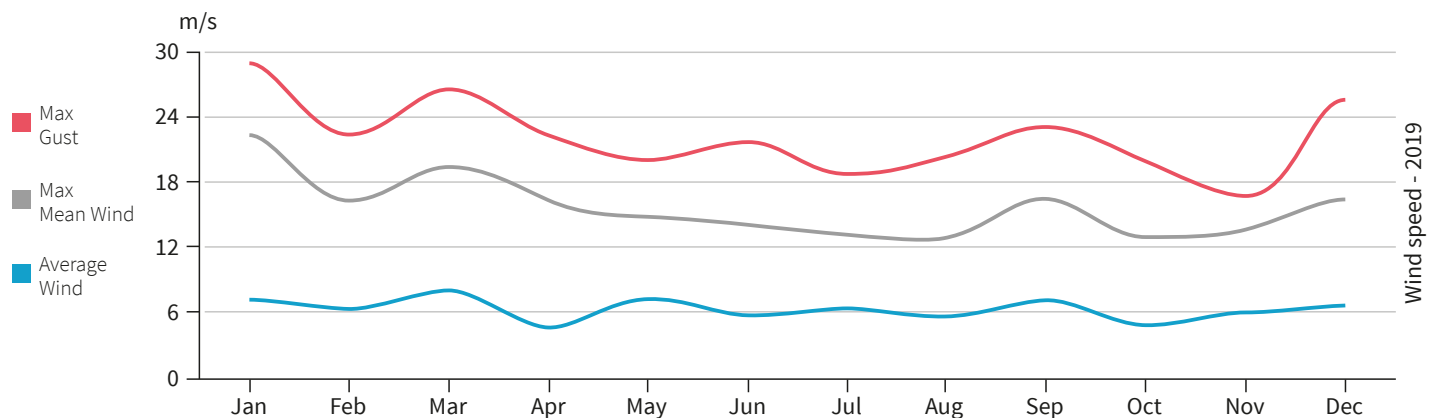

6 Mobile cranes

Max. capacity
616 tonnes

CRANES

24/7/365

Crane service is available at all times.

Twin Lift

Port Esbjerg conducts tandem lifts with capacity up to 616 tonnes.

The mobile cranes at Port Esbjerg has operational range in wind speed up to 24 m/s

**LIEBHERR LHM 800
AND LIEBHERR LHM
800 HIGH RISE
MAX LIFT 308 TONNES**

Twin Lift

LHM 800 and LHM 800 HIGH RISE
Max. lift 616 tonnes

LHM 800 and LHM 500
Max. lift 448 tonnes

**LIEBHERR LHM 600
MAX LIFT 208 TONNES**

Twin Lift

LHM600 and LHM800
Max. lift 505 tonnes

**LIEBHERR LHM 500
MAX LIFT 150 TONNES**

Twin Lift

LHM 400 and LHM 500
Max. lift 217 tonnes

**LIEBHERR LHM 400
MAX LIFT 110 TONNES**

Twin Lift

LHM 400 and LHM 500
Max. lift 217 tonnes

**LIEBHERR LHM 180
MAX LIFT 64 TONNES**