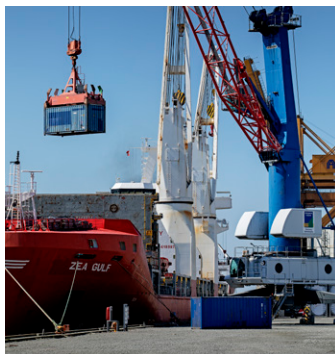

**LIEBHERR LHM 400
MAX LIFT 110 TONNES**

Twin Lift

LHM 400 and LHM 500
Max. lift 217 tonnes