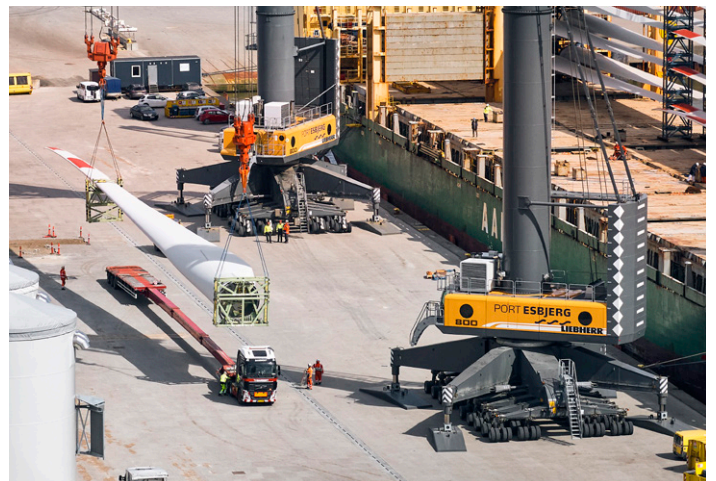

6 Mobile cranes

Max. capacity
616 tonnes

CRANES

24/7/365

Crane service is available at all times.

Twin Lift

Port Esbjerg conducts tandem lifts with capacity up to 616 tonnes.

The mobile cranes at Port Esbjerg has operational range in wind speed up to 24 m/s

**LIEBHERR LHM 800
AND LIEBHERR LHM
800 HIGH RISE
MAX LIFT 308 TONNES**

Twin Lift

LHM 800 and LHM 800 HIGH RISE
Max. lift 616 tonnes

LHM 800 and LHM 500
Max. lift 448 tonnes

**LIEBHERR LHM 600
MAX LIFT 208 TONNES**

Twin Lift

LHM600 and LHM800
Max. lift 505 tonnes

**LIEBHERR LHM 500
MAX LIFT 150 TONNES**

Twin Lift

LHM 400 and LHM 500
Max. lift 217 tonnes

**LIEBHERR LHM 400
MAX LIFT 110 TONNES**

Twin Lift

LHM 400 and LHM 500
Max. lift 217 tonnes

**LIEBHERR LHM 180
MAX LIFT 64 TONNES**