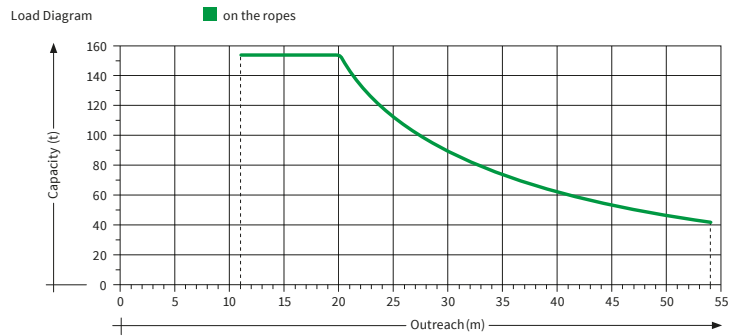

6 Mobile cranes

Max. capacity
616 tonnes

CRANES

24/7/365

Crane service is available at all times.

Twin Lift

Port Esbjerg conducts tandem lifts with capacity up to 616 tonnes.

The mobile cranes at Port Esbjerg has operational range in wind speed up to 24 m/s

Twin Lift

LHM600 and LHM800
Max. lift 505 tonnes

**LIEBHERR LHM 500
MAX LIFT 150 TONNES**

Twin Lift

LHM 400 and LHM 500
Max. lift 217 tonnes

**LIEBHERR LHM 400
MAX LIFT 110 TONNES**

Twin Lift

LHM 400 and LHM 500
Max. lift 217 tonnes