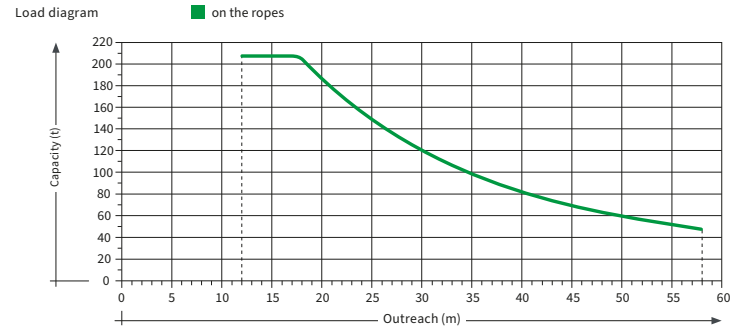

6 Mobile cranes

Max. capacity
616 tonnes

CRANES

24/7/365

Crane service is available at all times.

Twin Lift

Port Esbjerg conducts tandem lifts with capacity up to 616 tonnes.

The mobile cranes at Port Esbjerg has operational range in wind speed up to 24 m/s

**LIEBHERR LHM 800
AND LIEBHERR LHM
800 HIGH RISE
MAX LIFT 308 TONNES**

Twin Lift

LHM 800 and LHM 800 HIGH RISE
Max. lift 616 tonnes

LHM 800 and LHM 500
Max. lift 448 tonnes

**LIEBHERR LHM 600
MAX LIFT 208 TONNES**

Twin Lift

LHM600 and LHM800
Max. lift 505 tonnes

**LIEBHERR LHM 500
MAX LIFT 150 TONNES**

Twin Lift

LHM 400 and LHM 500
Max. lift 217 tonnes

**LIEBHERR LHM 400
MAX LIFT 110 TONNES**

Twin Lift

LHM 400 and LHM 500
Max. lift 217 tonnes