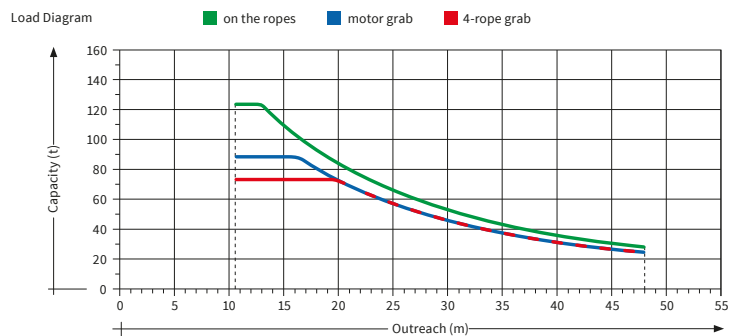

Twin Lift

LHM600 and LHM800
Max. lift 505 tonnes

**LIEBHERR LHM 500
MAX LIFT 150 TONNES**

Twin Lift

LHM 400 and LHM 500
Max. lift 217 tonnes

**LIEBHERR LHM 400
MAX LIFT 110 TONNES**

Twin Lift

LHM 400 and LHM 500
Max. lift 217 tonnes