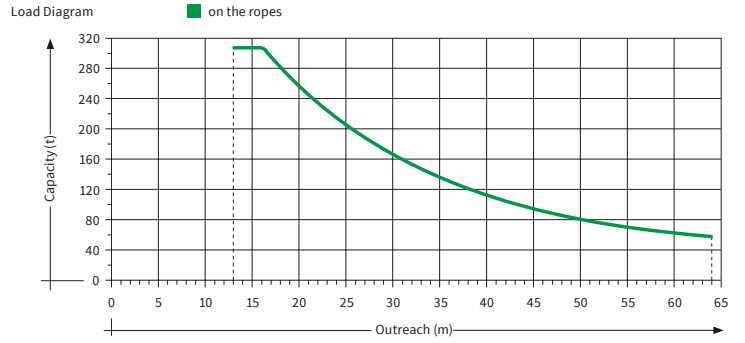

6 Mobile cranes

Max. capacity
616 tonnes

CRANES

24/7/365

Crane service is available at all times.

Twin Lift

Port Esbjerg conducts tandem lifts with capacity up to 616 tonnes.

The mobile cranes at Port Esbjerg has operational range in wind speed up to 24 m/s

**LIEBHERR LHM 800
AND LIEBHERR LHM
800 HIGH RISE
MAX LIFT 308 TONNES**

Twin Lift

LHM 800 and LHM 800 HIGH RISE
Max. lift 616 tonnes

LHM 800 and LHM 500
Max. lift 448 tonnes

**LIEBHERR LHM 600
MAX LIFT 208 TONNES**

Twin Lift

LHM600 and LHM800
Max. lift 505 tonnes

**LIEBHERR LHM 500
MAX LIFT 150 TONNES**

Twin Lift

LHM 400 and LHM 500
Max. lift 217 tonnes

**LIEBHERR LHM 400
MAX LIFT 110 TONNES**

Twin Lift

LHM 400 and LHM 500
Max. lift 217 tonnes

**LIEBHERR LHM 180
MAX LIFT 64 TONNES**