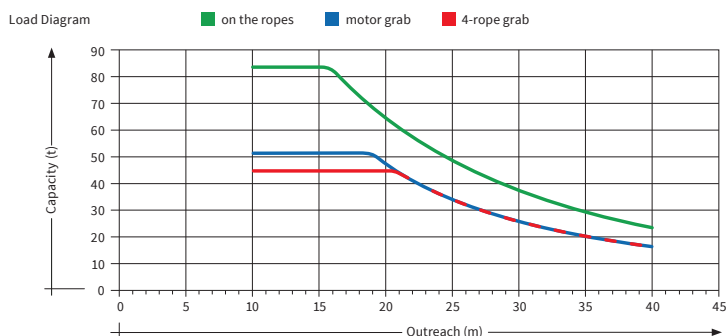

LIEBHERR LHM 280 MAX LIFT 88 TONNES

Twin Lift

LHM 280 and LHM 400
Max. lift 160 tonnes