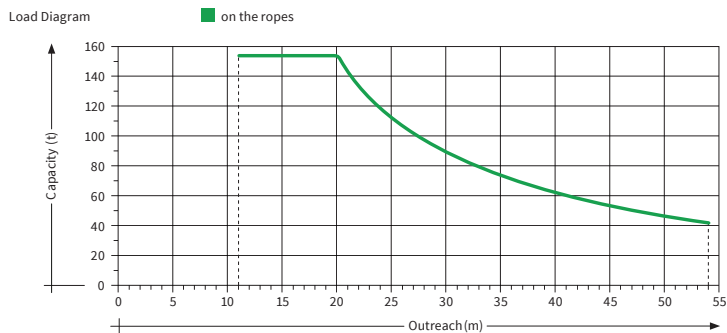

6 Mobile cranes

Max. capacity
616 tonnes

CRANES

24/7/365

Crane service is available at all times.

Twin Lift

Port Esbjerg conducts cable controlled twin lifts with capacity up to 448 tons.

The mobile cranes at Port Esbjerg has operational range in wind speed up to 24 m/s

LIEBHERR LHM 800 AND LIEBHERR LHM 800 HIGH RISE MAX LIFT 308 TONNES

Twin Lift

LHM 800 and LHM 800 HIGH RISE
Max. lift 616 tonnes

LHM 800 and LHM 500
Max. lift 448 tonnes

LIEBHERR LHM 500 MAX LIFT 150 TONNES

Twin Lift

LHM 400 and LHM 500
Max. lift 217 tonnes

LIEBHERR LHM 400 MAX LIFT 110 TONNES

Twin Lift

LHM 400 and LHM 500
Max. lift 217 tonnes

LHM 280 and LHM 400
Max. lift 160 tonnes

LIEBHERR LHM 280 MAX LIFT 88 TONNES

Twin Lift

LHM 280 and LHM 400
Max. lift 160 tonnes

LIEBHERR LHM 180 MAX LIFT 64 TONNES