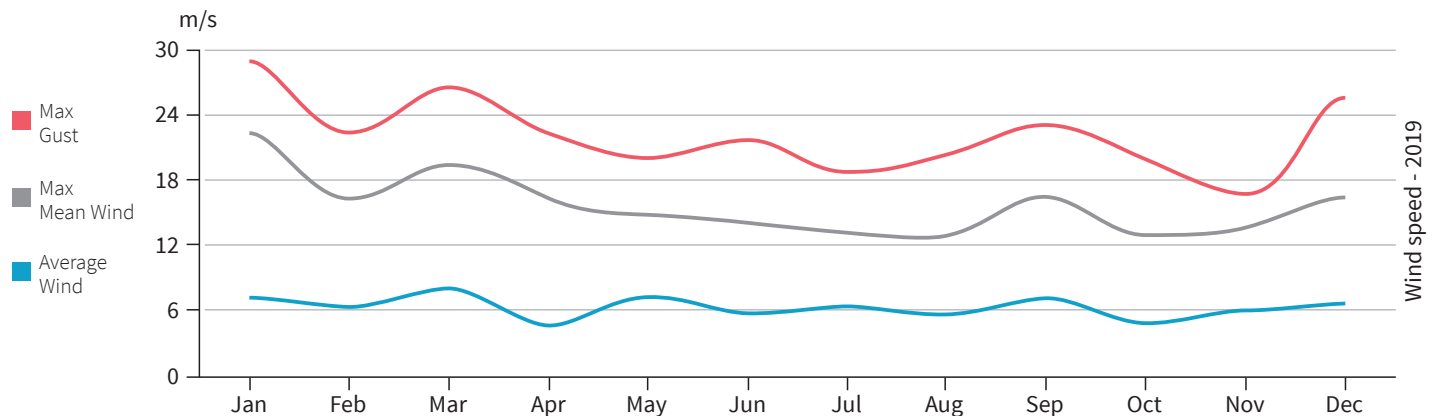

6 Mobile cranes

Max. capacity
616 tonnes

CRANES

24/7/365

Crane service is available at all times.

Twin Lift

Port Esbjerg conducts cable controlled twin lifts with capacity up to 448 tons.

The mobile cranes at Port Esbjerg has operational range in wind speed up to 24 m/s

LIEBHERR LHM 800 AND LIEBHERR LHM 800 HIGH RISE MAX LIFT 308 TONNES

Twin Lift

LHM 800 and LHM 800 HIGH RISE
Max. lift 616 tonnes

LHM 800 and LHM 500
Max. lift 448 tonnes

LIEBHERR LHM 500 MAX LIFT 150 TONNES

Twin Lift

LHM 400 and LHM 500
Max. lift 217 tonnes

LIEBHERR LHM 400 MAX LIFT 110 TONNES

Twin Lift

LHM 400 and LHM 500
Max. lift 217 tonnes

LHM 280 and LHM 400
Max. lift 160 tonnes

LIEBHERR LHM 280 MAX LIFT 88 TONNES