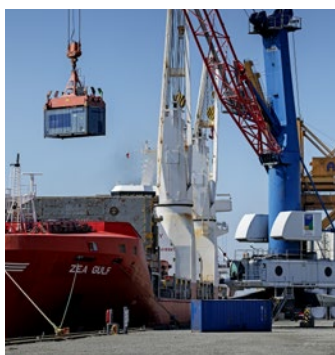

LIEBHERR LHM 400 MAX LIFT 110 TONNES

Twin Lift

LHM 400 and LHM 500
Max. lift 217 tonnes

LHM 280 and LHM 400
Max. lift 160 tonnes