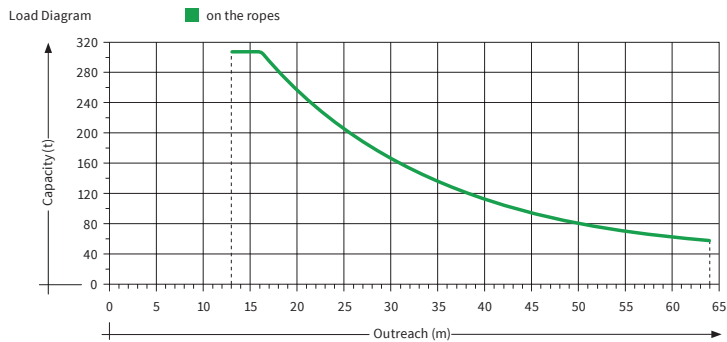

6 Mobile cranes

Max. capacity
616 tonnes

CRANES

24/7/365

Crane service is available at all times.

Twin Lift

Port Esbjerg conducts cable controlled twin lifts with capacity up to 448 tons.

The mobile cranes at Port Esbjerg has operational range in wind speed up to 24 m/s

LIEBHERR LHM 800 AND LIEBHERR LHM 800 HIGH RISE MAX LIFT 308 TONNES

Twin Lift

LHM 800 and LHM 800 HIGH RISE
Max. lift 616 tonnes

LHM 800 and LHM 500
Max. lift 448 tonnes

LIEBHERR LHM 500 MAX LIFT 150 TONNES

Twin Lift

LHM 400 and LHM 500
Max. lift 217 tonnes

LIEBHERR LHM 400 MAX LIFT 110 TONNES

Twin Lift

LHM 400 and LHM 500
Max. lift 217 tonnes

LHM 280 and LHM 400
Max. lift 160 tonnes

LIEBHERR LHM 280 MAX LIFT 88 TONNES

Twin Lift

LHM 280 and LHM 400
Max. lift 160 tonnes

LIEBHERR LHM 180 MAX LIFT 64 TONNES