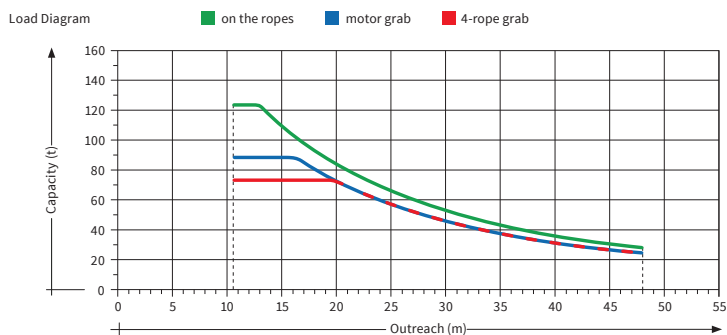

Twin Lift

LHM 400 and LHM 500
Max. lift 217 tonnes

LIEBHERR LHM 400 MAX LIFT 110 TONNES

Twin Lift

LHM 400 and LHM 500
Max. lift 217 tonnes

LHM 280 and LHM 400
Max. lift 160 tonnes

LIEBHERR LHM 280 MAX LIFT 88 TONNES